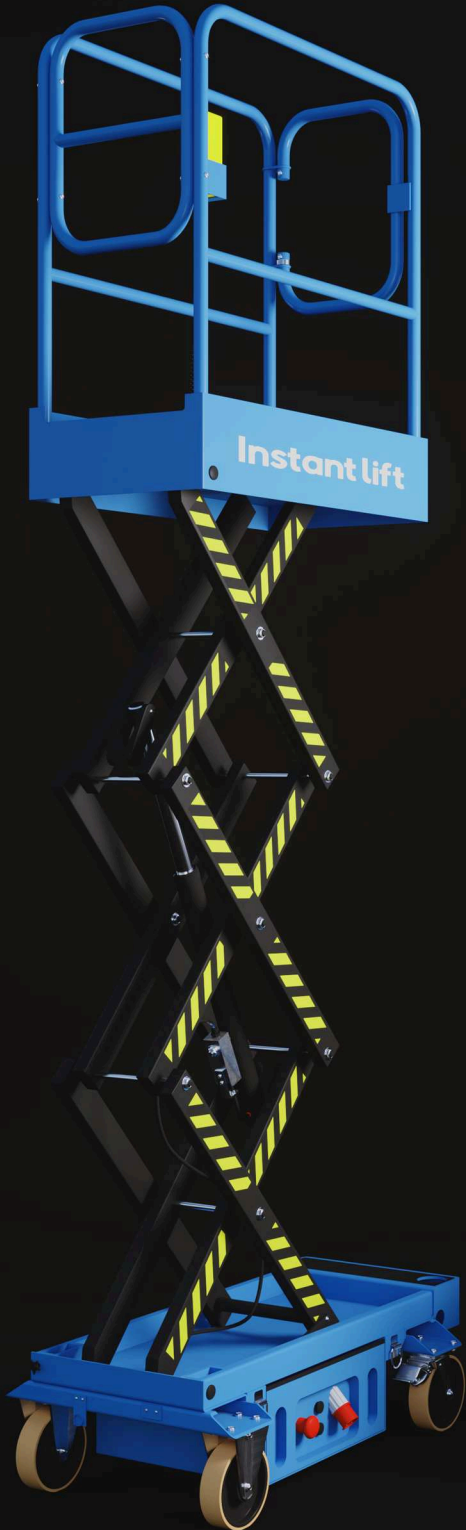

Instant lift

5

5 mts working height
240Kg Baset load
358Kg net weight
Low mantainance
Easy transportable
Simple operation